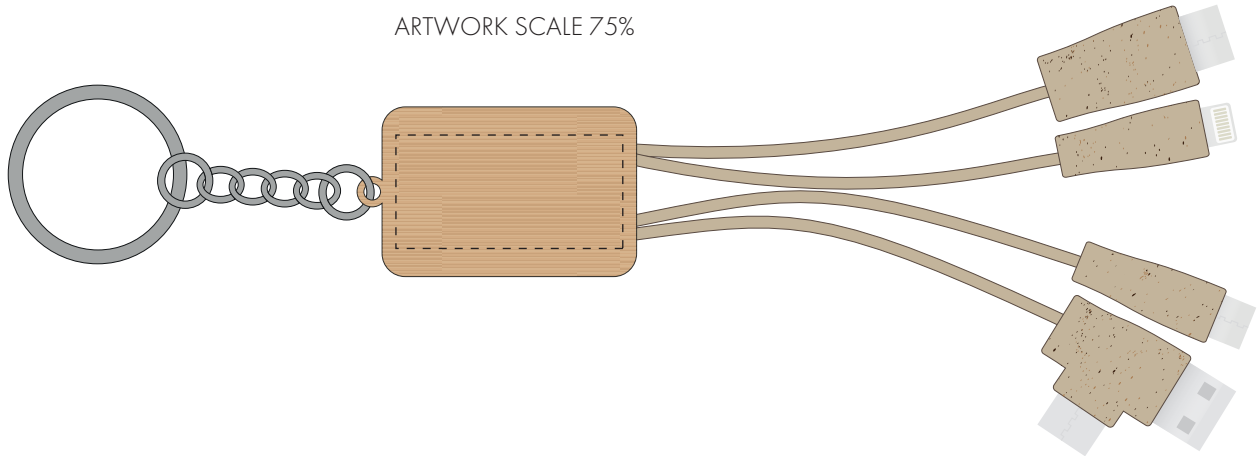

Your Ref:
Our Ref:

Quantity:
Version: 1

Product Code: ZP1102
Product Colour: NATURAL

PRINTING CONCERNS:

We stock this item in the following colours

PANTONE REFERENCE(S)

 Full colour print

ARTWORK SCALE 100%
Digital Print Area: 40mm x 20mm

Product Image for visualisation
- colours may vary

The dashed line is to demonstrate print area and will not appear on your printed item

PLEASE NOTE:

- All colours including print and product are for visual purposes only and should not be regarded as the actual colour of the product and print.
- Some products may vary from batch to batch and may differ from previous orders.
- The colour and texture of a product can also have an effect on the final print colour.
- By approving this order we accept that you understand these terms.